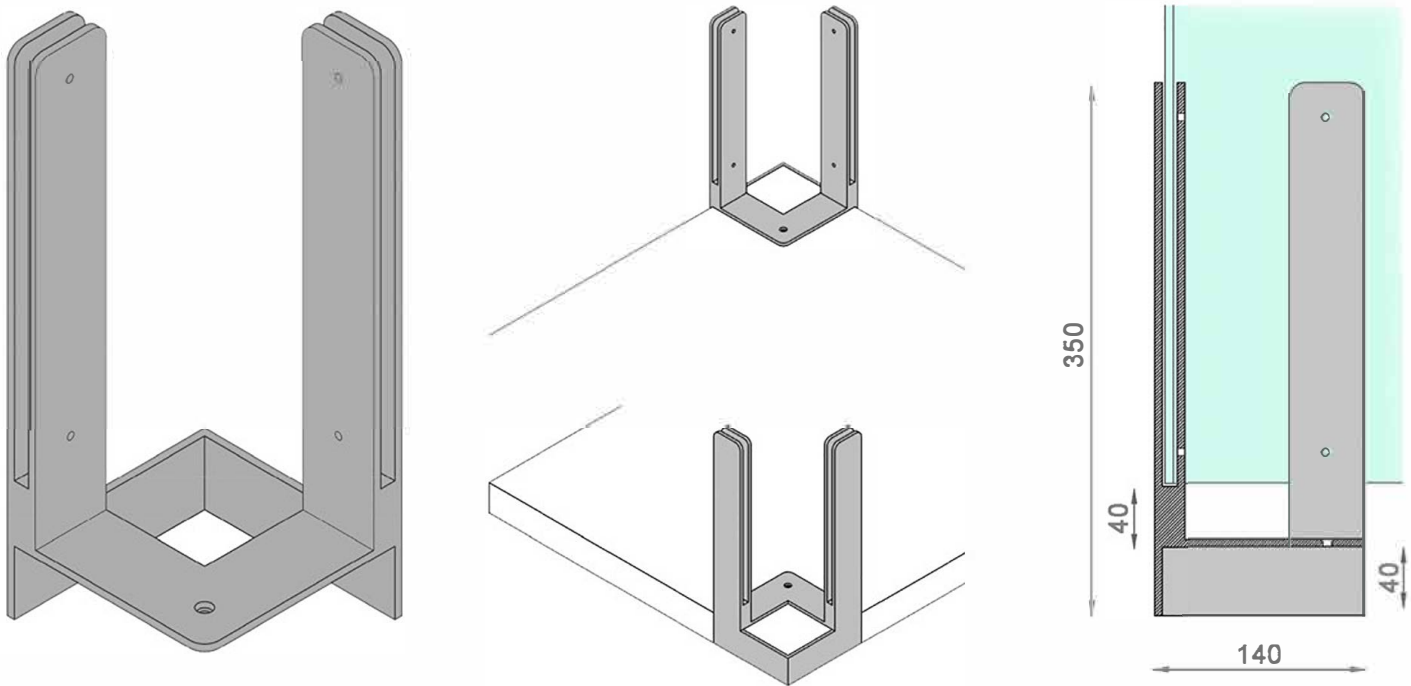

CORNER SUPPORTS SUPPORTI ANGOLARI

** grub screws and fixing items included / grani e accessori di fissaggio inclusi