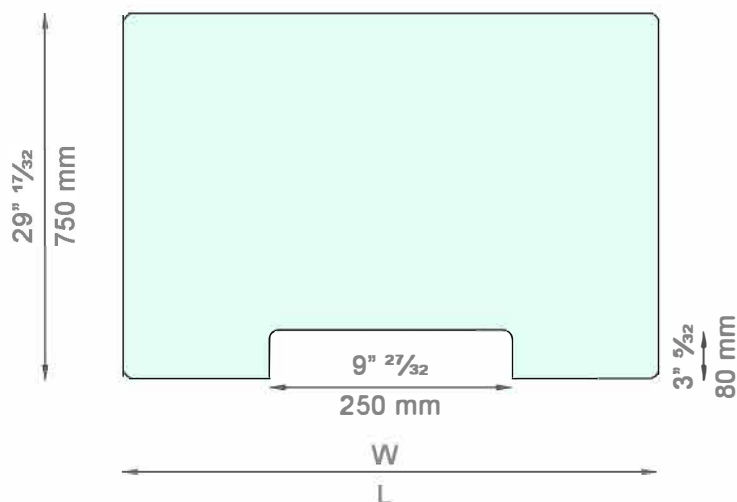

DESK PROTECTIVE PARTITION SCREEN WITH TRANSACTION WINDOW

SCHERMO DIVISORIO PROTETTIVO CON SCASSO PASSACARTE

* supports not included / supporti non inclusi

CODE	DESCRIPTION	PRICE
SCR44L05000	4+4 mm clear laminated glass with transaction window (W=19" $\frac{1}{16}$) Cristallo stratificato 4+4 trasparente naturale con scasso passacarte (L=500 mm)	£ 106,00
SCR44L07000	4+4 mm clear laminated glass with transaction window (W=27" $\frac{9}{16}$) Cristallo stratificato 4+4 trasparente naturale con scasso passacarte (L=700 mm)	£ 114,00
SCR44L09000	4+4 mm clear laminated glass with transaction window (W=35" $\frac{7}{16}$) Cristallo stratificato 4+4 trasparente naturale con scasso passacarte (L=900 mm)	£ 122,00
SCR44L11000	4+4 mm clear laminated glass with transaction window (W=43" $\frac{5}{16}$) Cristallo stratificato 4+4 trasparente naturale con scasso passacarte (L=1100 mm)	£ 129,00
SCR44L13000	4+4 mm clear laminated glass with transaction window (W=51" $\frac{3}{16}$) Cristallo stratificato 4+4 trasparente naturale con scasso passacarte (L=1300 mm)	£ 137,00
SCR44L15000	4+4 mm clear laminated glass with transaction window (W=59" $\frac{1}{16}$) Cristallo stratificato 4+4 trasparente naturale con scasso passacarte (L=1500 mm)	£ 144,00
SCR44L17000	4+4 mm clear laminated glass with transaction window (W=66" $\frac{59}{64}$) Cristallo stratificato 4+4 trasparente naturale con scasso passacarte (L=1700 mm)	£ 152,00
SCR44L19000	4+4 mm clear laminated glass with transaction window (W=74" $\frac{5}{64}$) Cristallo stratificato 4+4 trasparente naturale con scasso passacarte (L=1900 mm)	£ 160,00