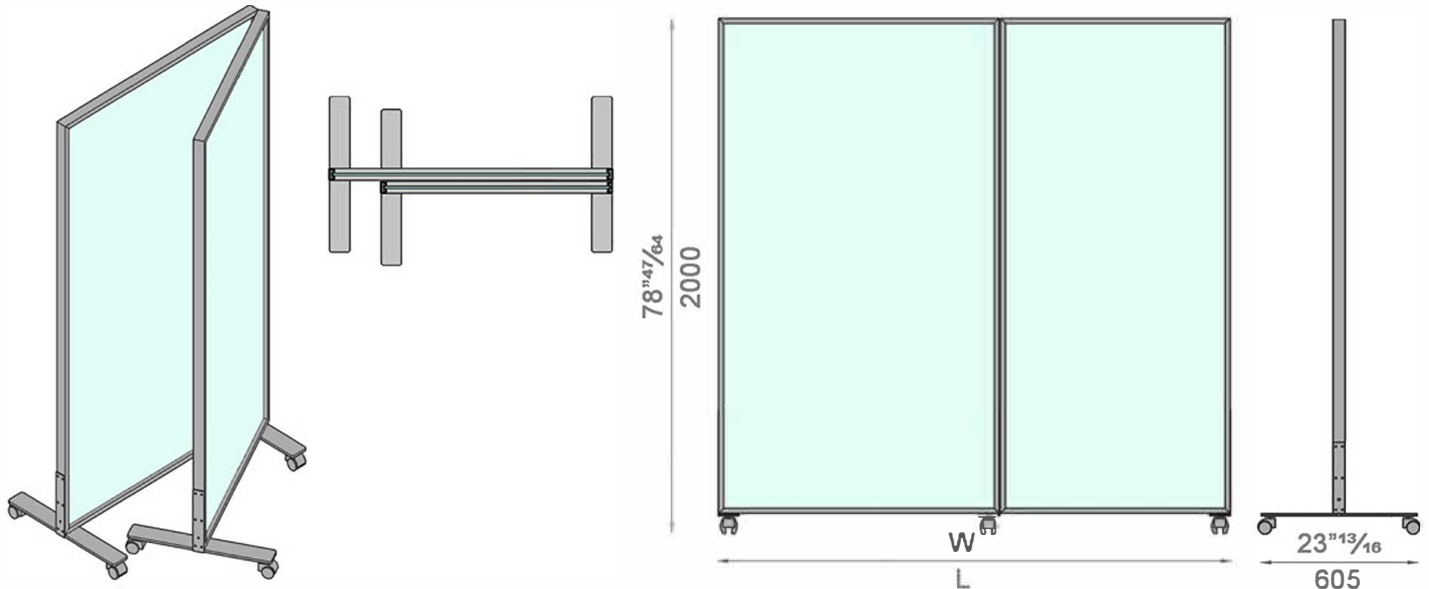

FULL HEIGHT DOUBLE SCREEN

SCHERMI DOPPI A TUTTA ALTEZZA

FULL HEIGHT DOUBLE SCREEN

SCHERMI DOPPI A TUTTA ALTEZZA

CODE	DESCRIPTION	PRICE
FHS01L090SS	Movable full height double screen (white / black / silver painted) W=62" ⁶³/₆₄ Schermo doppio mobile a tutta altezza verniciato (bianco / nero / argento) L=1600 mm	£ 902,00
FHS01L090RR	Movable full height double screen (other RAL painted) W=62" ⁶³/₆₄ Schermo doppio mobile a tutta altezza verniciato (RAL a scelta) L=1600 mm	£ 950,00
FHS01L110SS	Movable full height double screen (white / black / silver painted) W=78" ⁴⁷/₆₄ Schermo doppio mobile a tutta altezza verniciato (bianco / nero / argento) L=2000 mm	£ 945,00
FHS01L110RR	Movable full height double screen (other RAL painted) W=78" ⁴⁷/₆₄ Schermo doppio mobile a tutta altezza verniciato (RAL a scelta) L=2000 mm	£ 993,00
FHS01L130SS	Movable full height double screen (white / black / silver painted) W=94" ³¹/₆₄ Schermo doppio mobile a tutta altezza verniciato (bianco / nero / argento) L=2400 mm	£ 997,00
FHS01L130RR	Movable full height double screen (other RAL painted) W=94" ³¹/₆₄ Schermo doppio mobile a tutta altezza verniciato (RAL a scelta) L=2400 mm	£ 1044,00