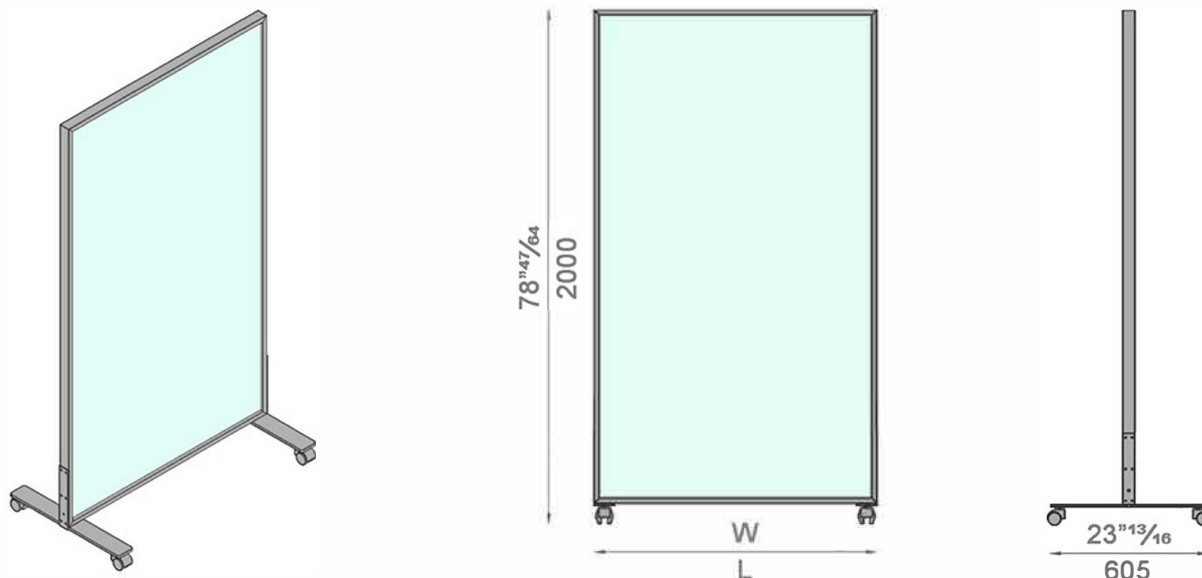

FULL HEIGHT SCREEN

SCHERMI A TUTTA ALTEZZA

FULL HEIGHT SCREEN

SCHERMI A TUTTA ALTEZZA

CODE	DESCRIPTION	PRICE
FHS01L090SS	Movable full height screen (white / black / silver painted) W=35" ⁷/₁₆ Schermo mobile a tutta altezza verniciato (bianco / nero / argento) L=900 mm	£ 550,00
FHS01L090RR	Movable full height screen (other RAL painted) W=35" ⁷/₁₆ Schermo mobile a tutta altezza verniciato (RAL a scelta) L=900 mm	£ 584,00
FHS01L110SS	Movable full height screen (white / black / silver painted) W=43" ⁵/₁₆ Schermo mobile a tutta altezza verniciato (bianco / nero / argento) L=1100 mm	£ 559,00
FHS01L110RR	Movable full height screen (other RAL painted) W=43" ⁵/₁₆ Schermo mobile a tutta altezza verniciato (RAL a scelta) L=1100 mm	£ 593,00
FHS01L130SS	Movable full height screen (white / black / silver painted) W=51" ³/₁₆ Schermo mobile a tutta altezza verniciato (bianco / nero / argento) L=1300 mm	£ 577,00
FHS01L130RR	Movable full height screen (other RAL painted) W=51" ³/₁₆ Schermo mobile a tutta altezza verniciato (RAL a scelta) L=1300 mm	£ 611,00